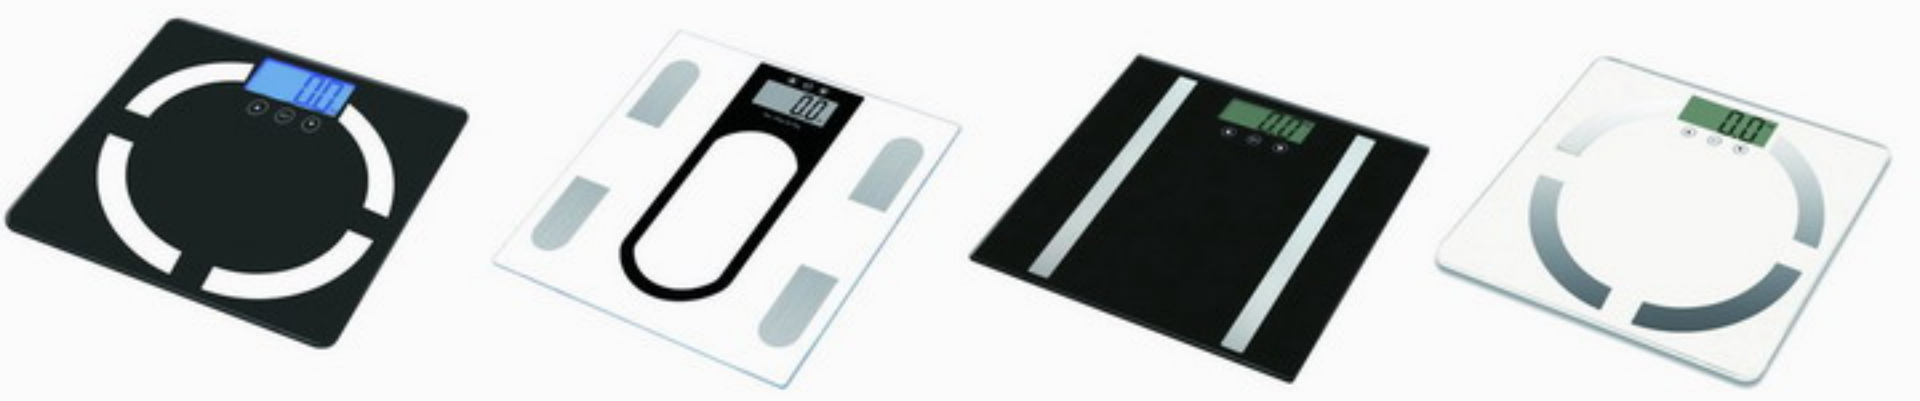

BLUETOOTH SCALE

Bluetooth function
Weight, fat, water, muscle, bone, calorie, BMI etc.

APP with over 12 languages:
English, French, German, Spanish, Italian, Japanese, Korean, Portuguese etc.

BT 2298

Size: 300x300x26mm
Power: 2x1.5V AAA battery

BT2293

Size: 280x270x25mm
Power: 2x1.5V AAA battery

BODY FAT SCALE

Model No.: F2298

Size: 300x300x26mm
Power: 2x1.5V AAA battery
Function: weight, fat, water, muscle, bone, calories, BMI, etc

B009 Clear Glass

Size: 300x300x26mm
Power: 2x1.5V AAA battery

B2250

MOTHER & BABY SCALE Contrast function
PO → 00 → 500 → 500 → 500 → 500
00 → 530 → 30 → 530

Size: Dia330x21mm
Power: 2x3V CR2032 Lithium Battery

B009C Printing Glass

BABY AND CHILD SCALE

BS8319

Size: 610x320x75mm
Power: 2x1.5V AAA battery