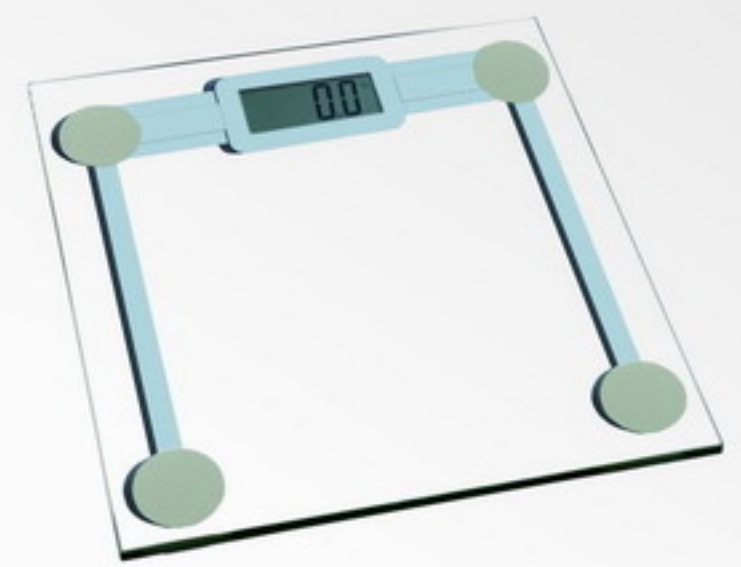

BLUETOOTH SCALE

Bluetooth function
Weight, fat, water, muscle, bone, calorie, BMI etc.

APP with over 12 languages:
English, French, German, Spanish, Italian, Japanese, Korean, Portuguese etc.

BT 2298

Size: 300x300x26mm
Power: 2x1.5V AAA battery

BT2293

Size: 280x270x25mm
Power: 2x1.5V AAA battery

BODY FAT SCALE

Model No.: F2298

Size: 300x300x26mm
Power: 2x1.5V AAA battery
Function: weight, fat, water, muscle, bone, calories, BMI, etc

B009 Clear Glass

Size: 300x300x26mm
Power: 2x1.5V AAA battery

B2250

MOTHER & BABY SCALE Contrast function
PO → 00 → 500 → 500 → 500 → 500
00 → 530 → 30 → 530

Size: Dia330x21mm
Power: 2x3V CR2032 Lithium Battery

B009C Printing Glass

BABY AND CHILD SCALE

BS8319

Size: 610x320x75mm
Power: 2x1.5V AAA battery