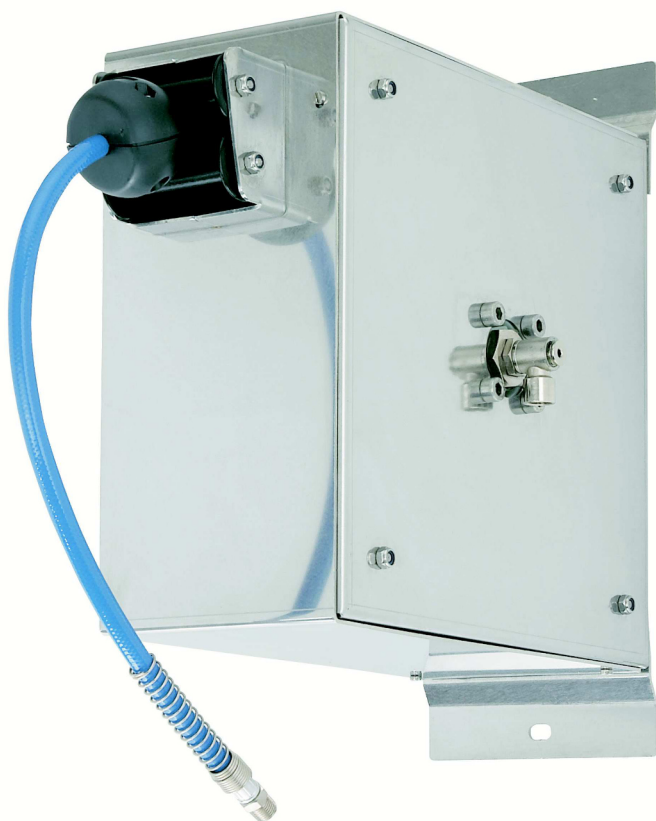

TASSINARI

RUBINETTERIE

Made in Italy

Code 3575

Closed spring driven stainless steel hose reels, with 10 Mt. Low pressure hole blue, working at pressure of 20 bar
Size: cm. L. 30x p.15 x h.30

Input water: F. 1/4

Output water: tubo M 1/4
max. Temp. 40°

Code 4580

Stainless steel swivet racket for the hose reels cod. 3575
(Optional)