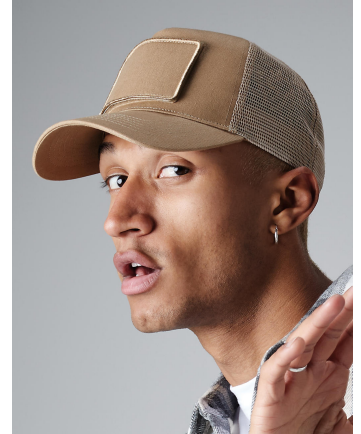

# FALK & ROSS

93469 Patch Snapback Trucker

**Beechfield**  
ORIGINAL HEADWEAR

---

**Item-no.:** 93469

---

**Supplier code:** B641

---

**Description:**

Front panel: 100% Cotton

Mesh panels: 100% Polyester

5-panel cap

Pre-curved peak

Interchangeable  
Rip-Strip™ patch designed for decoration

Retro style snapback size  
adjuster

TearAway label.

Black

Military Green

Desert Sand

Jungle Camo

---

**Sizes**

One Size